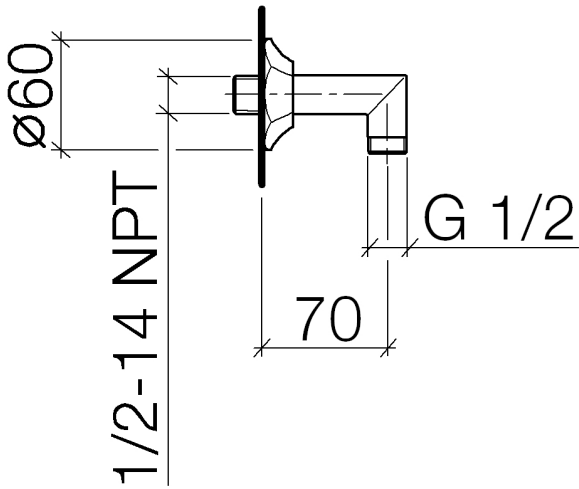

28 450 370

- 1/2" shower outlet
- rosette Ø 60 mm
- 1/2" connection

Intrinsic protection against back flow.

	Brushed Dark Platinum	28 450 370-99
	Chrome	28 450 370-00
	Chrome	28 450 370-00 0010
	Brushed Platinum	28 450 370-06
	Brushed Platinum	28 450 370-06 0010
	Platinum	28 450 370-08
	Platinum	28 450 370-08 0010
	Durabrand (23kt Gold)	28 450 370-09
	Durabrand (23kt Gold)	28 450 370-09 0010
	Brushed Durabrand (23kt Gold)	28 450 370-28
	Brushed Durabrand (23kt Gold)	28 450 370-28 0010
	Brushed Dark Platinum	28 450 370-99 0010

Recommended miscellaneous

- Concealed wall elbow -** 35 085 970 90
- max. recess depth 163 mm
 - min. recess depth 90 mm

28 450 370

Flow rate chart

Certificates

Belgaqua_21-381-
27_7.

28 450 370

Spare parts list

No.	Item Number	Name	Quantity used	Delivery time
1	09 27 37 003-99	rosette	1	30
2	90 14 10 026 00 90	seal	1	2
3	09 11 03 021-99	connection	1	30
4	90 23 01 040 00 90	back-flow preventer	1	2