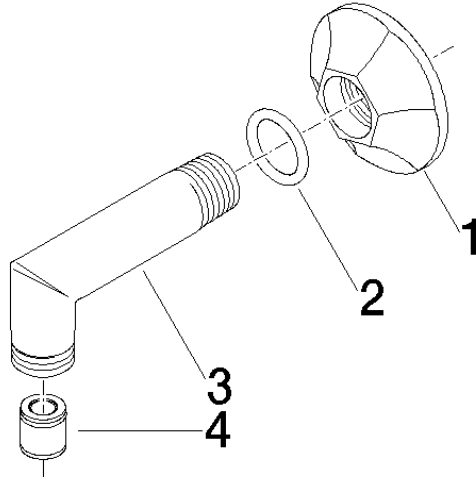

28 450 370

- 1/2" shower outlet
- rosette Ø 60 mm
- 1/2" connection

Intrinsic protection against back flow.

	Brushed Dark Platinum	28 450 370-99
	Chrome	28 450 370-00
	Chrome	28 450 370-00 0010
	Brushed Platinum	28 450 370-06
	Brushed Platinum	28 450 370-06 0010
	Platinum	28 450 370-08
	Platinum	28 450 370-08 0010
	Durabrand (23kt Gold)	28 450 370-09
	Durabrand (23kt Gold)	28 450 370-09 0010
	Brushed Durabrand (23kt Gold)	28 450 370-28
	Brushed Durabrand (23kt Gold)	28 450 370-28 0010
	Brushed Dark Platinum	28 450 370-99 0010

Recommended miscellaneous

- Concealed wall elbow -** 35 085 970 90
- max. recess depth 163 mm
 - min. recess depth 90 mm

28 450 370

Flow rate chart

Certificates

Belgaqua_21-381-
27_7.

28 450 370

Spare parts list

No.	Item Number	Name	Quantity used	Delivery time
1	09 27 37 003-99	rosette	1	30
2	90 14 10 026 00 90	seal	1	2
3	09 11 03 021-99	connection	1	30
4	90 23 01 040 00 90	back-flow preventer	1	2