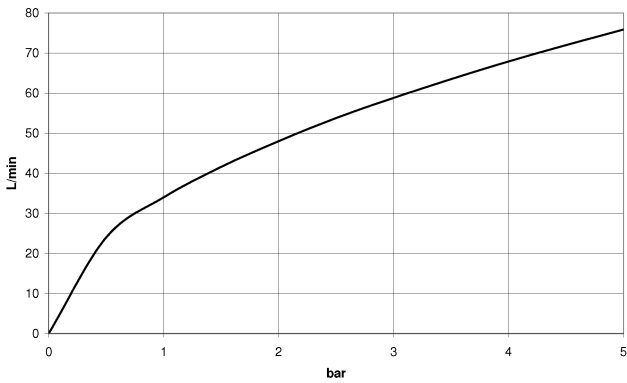

28 450 370

- 1/2" shower outlet
- rosette Ø 60 mm
- 1/2" connection

Intrinsic protection against back flow.

	Brushed Dark Platinum	28 450 370-99
	Chrome	28 450 370-00
	Chrome	28 450 370-00 0010
	Brushed Platinum	28 450 370-06
	Brushed Platinum	28 450 370-06 0010
	Platinum	28 450 370-08
	Platinum	28 450 370-08 0010
	Durabrand (23kt Gold)	28 450 370-09
	Durabrand (23kt Gold)	28 450 370-09 0010
	Brushed Durabrand (23kt Gold)	28 450 370-28
	Brushed Durabrand (23kt Gold)	28 450 370-28 0010
	Brushed Dark Platinum	28 450 370-99 0010

Recommended miscellaneous

- Concealed wall elbow -** 35 085 970 90
- max. recess depth 163 mm
 - min. recess depth 90 mm

28 450 370

Flow rate chart

Certificates

Belgaqua_21-381-
27_7.

28 450 370

Spare parts list

No.	Item Number	Name	Quantity used	Delivery time
1	09 27 37 003-99	rosette	1	30
2	90 14 10 026 00 90	seal	1	2
3	09 11 03 021-99	connection	1	30
4	90 23 01 040 00 90	back-flow preventer	1	2